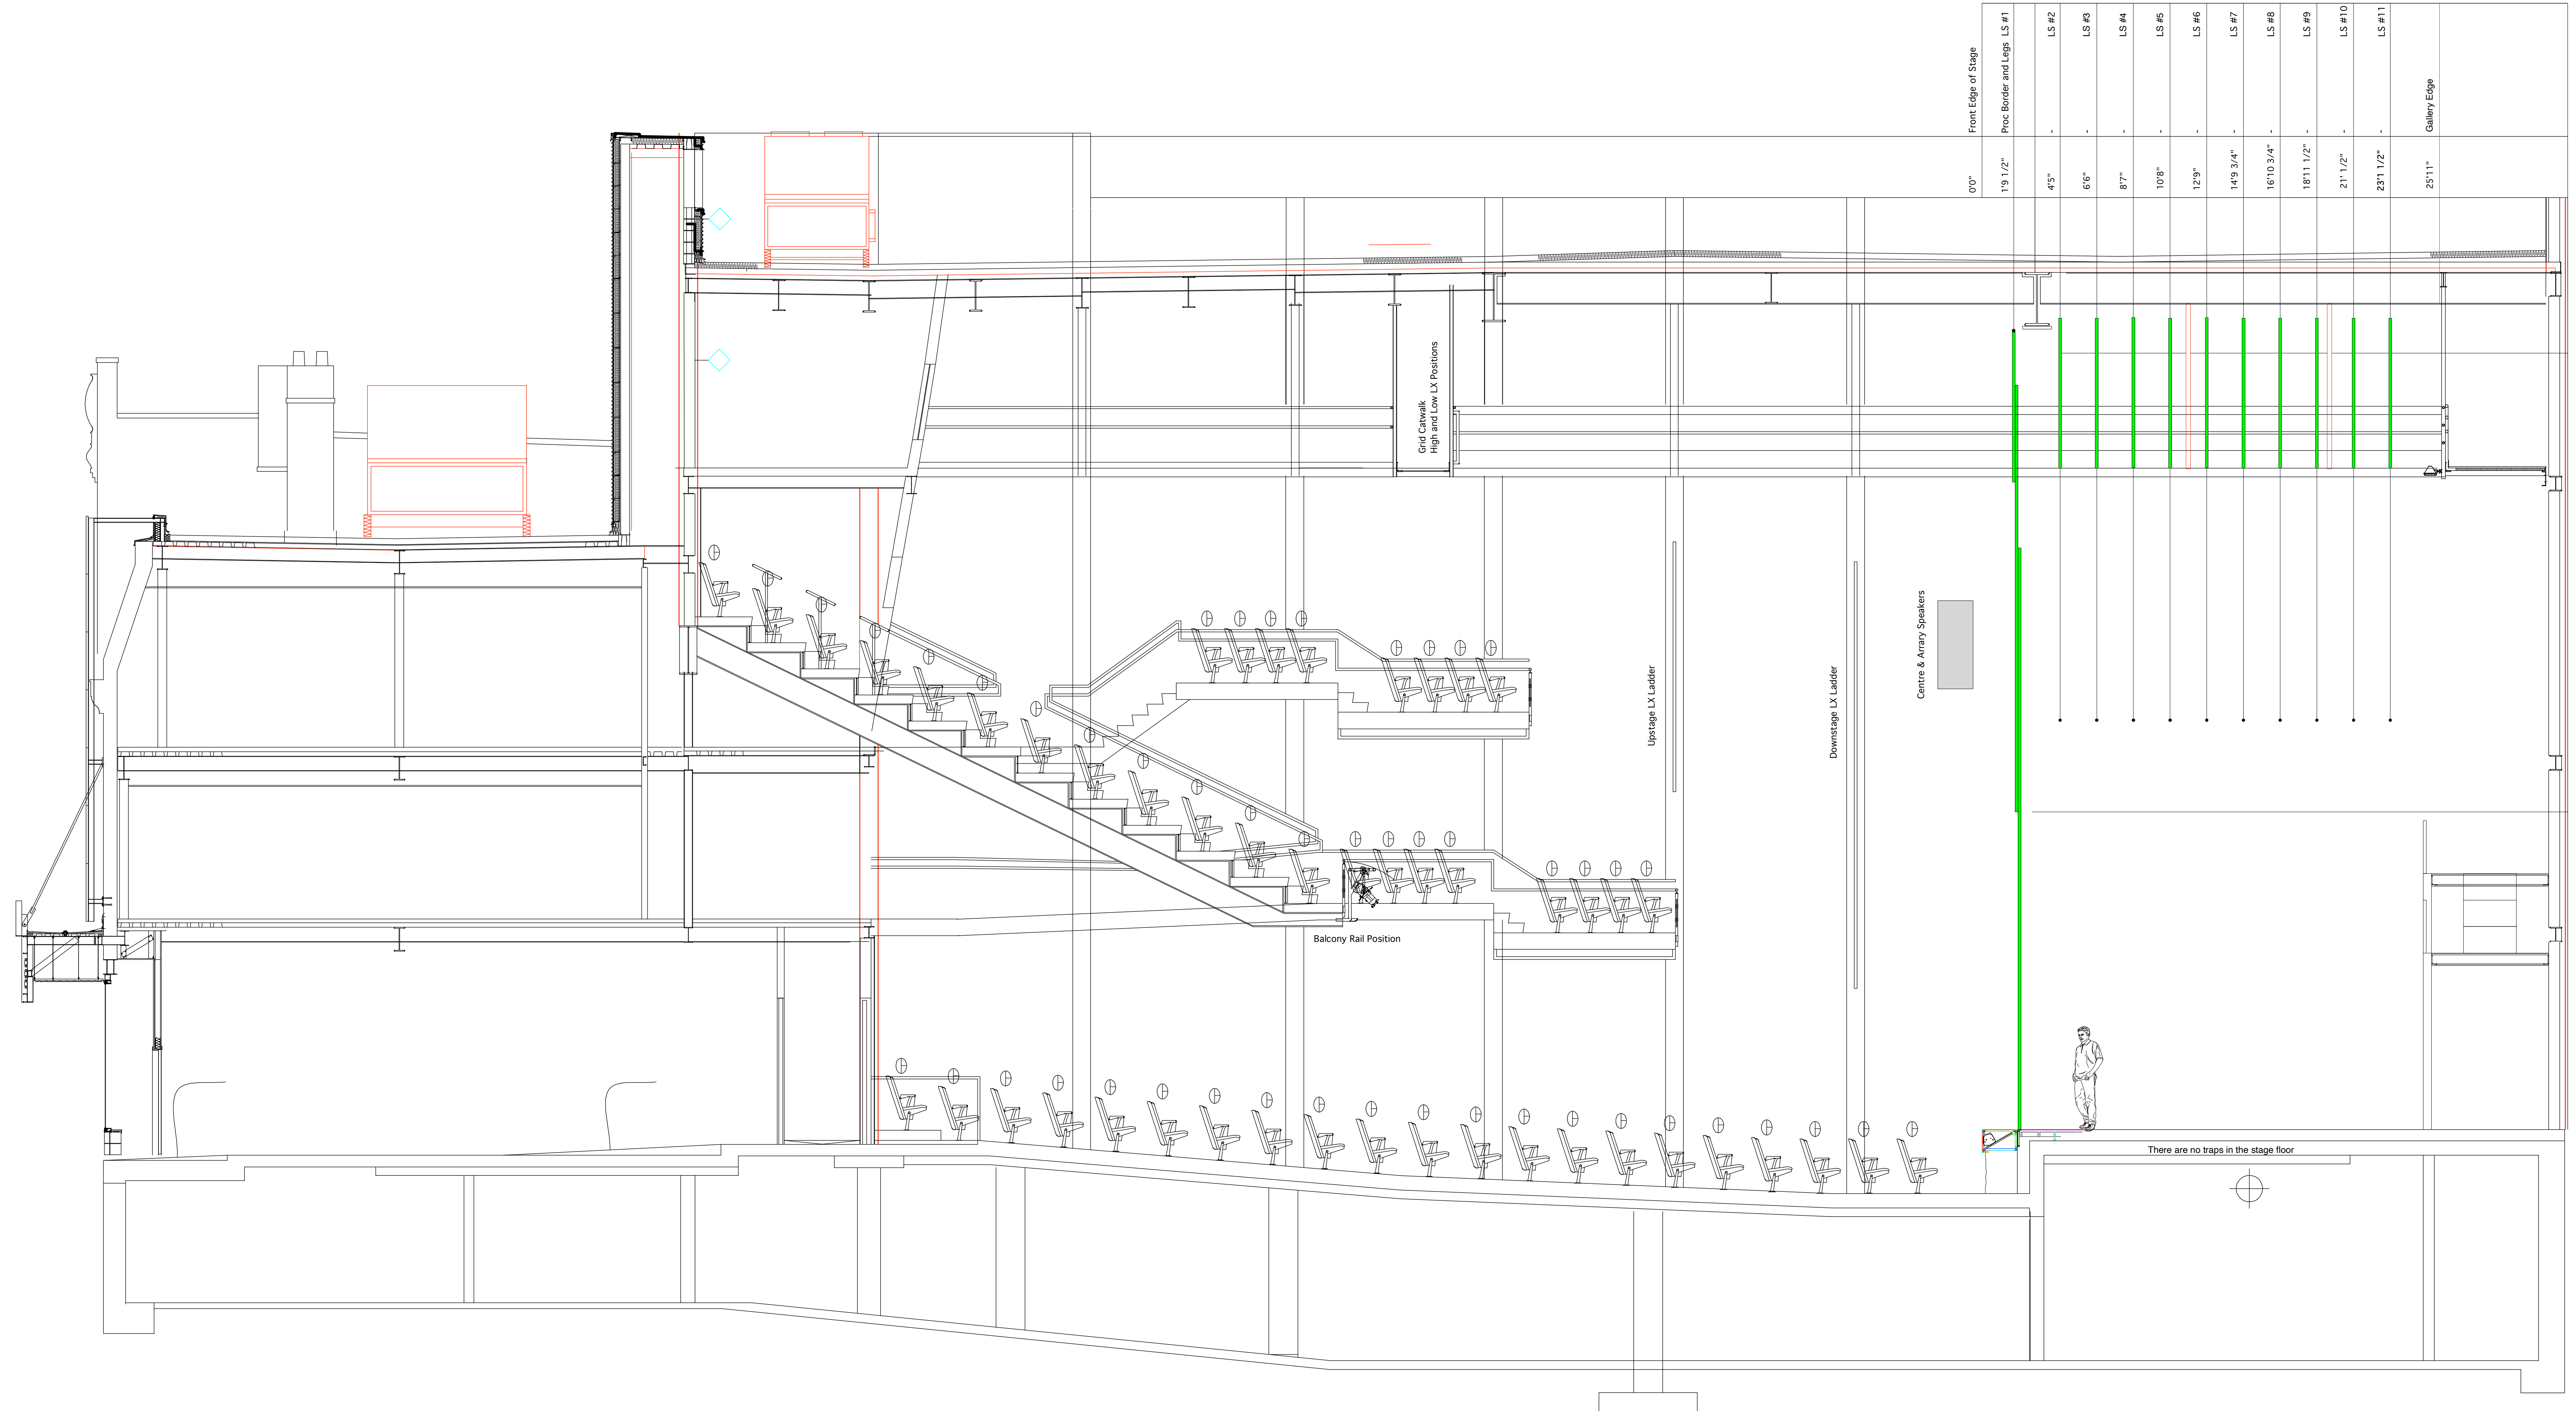

MIRVISH PRODUCTIONS	
PRODUCTION	-
DIRECTOR	CAA Theatre - Plan & Section
DESIGNER	SCALE 1/4" = 1'-0"
DATE	DRAWN BY ZACH FEDORA
July 19, 2025	

CAA Theatre

Scale - 1/4" = 1'

CONFIRM ALL MEASUREMENTS ON SITE

SR German to Wall: 42" / 1270 mm
 SR German to SL German: 375" / 11404 mm
 Between Main Tabs: 319" / 9677 mm
 SL German to Wall: 48" / 1422 mm
 DS Edge to US Masking (Lines 10): 2011" / 6376 mm
 DS Edge to US Wall: 231" / 7035 mm
 DS Prosc Legs to US Wall: 223" / 6781 mm
 FOH LX position to DS edge @ 56": 456" / 13868 mm

Front Edge of Stage	LS #1
1'9 1/2"	Prosc Border and Legs
4'5"	LS #2
6'6"	LS #3
8'7"	LS #4
10'8"	LS #5
12'9"	LS #6
14'9 3/4"	LS #7
16'10 3/4"	LS #8
18'11 1/2"	LS #9
2'1'1/2"	LS #10
23'1 1/2"	LS #11
25'11"	Gallery Edge